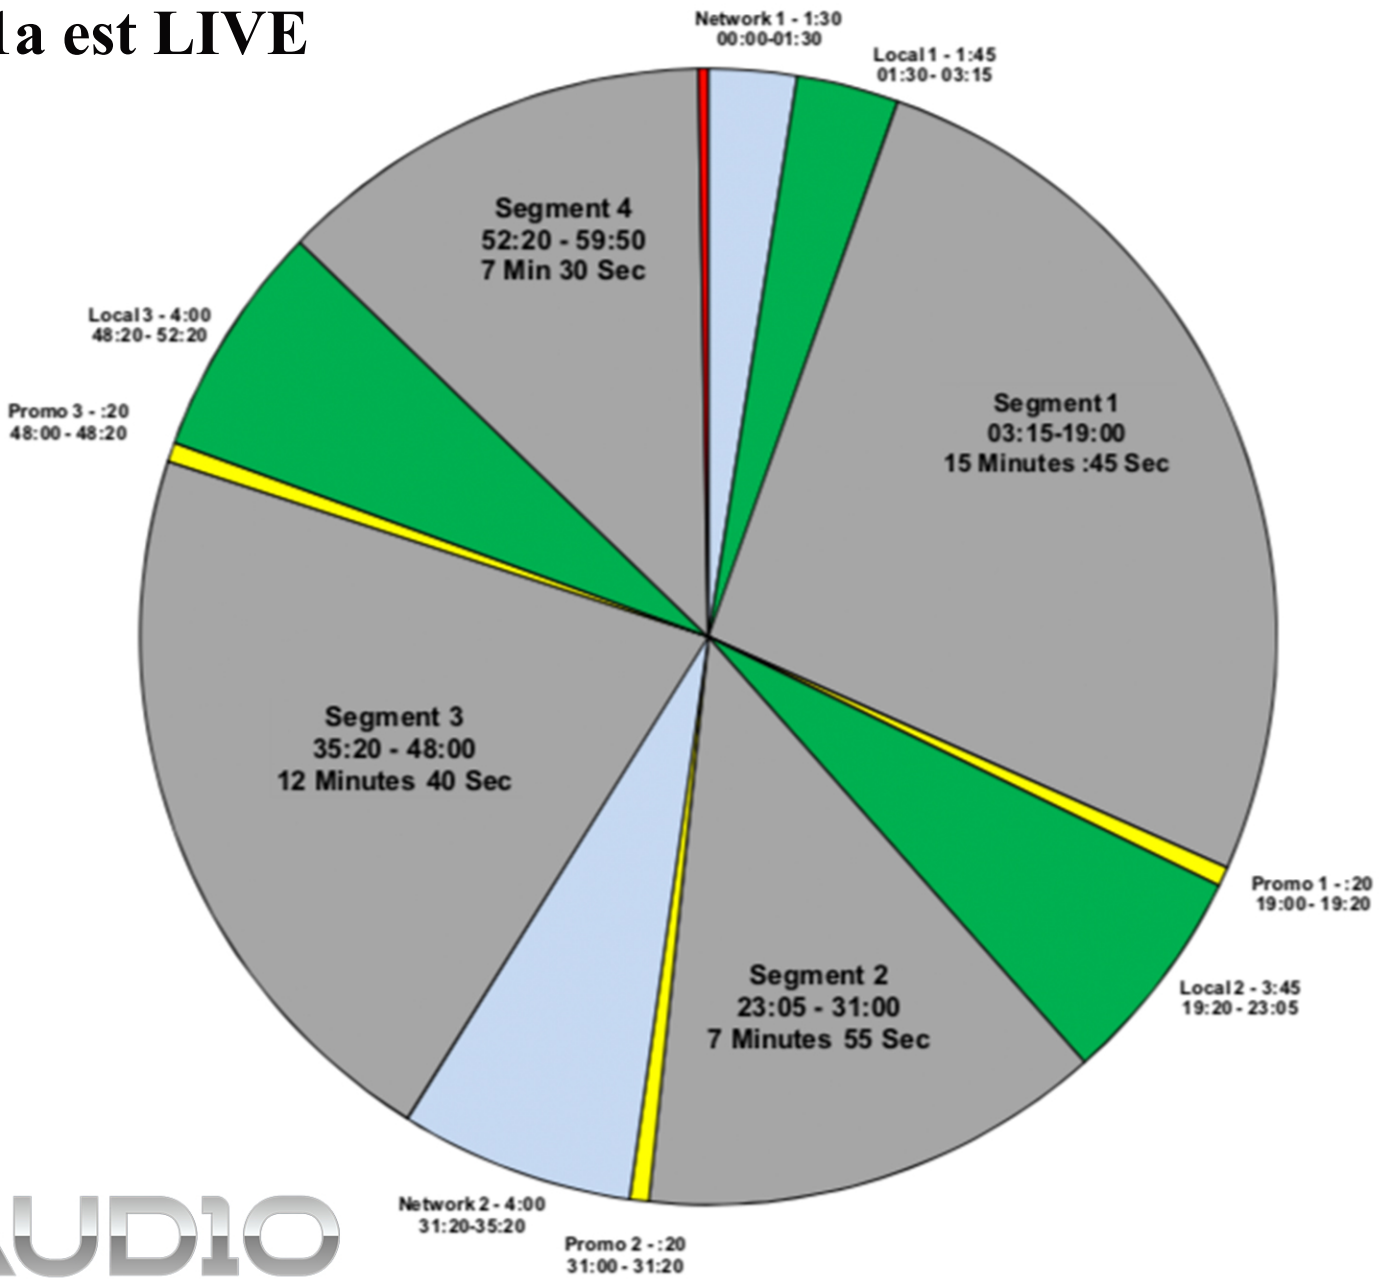

LIVIN' THE GOOD LIFE SHOW

9-11a est LIVE

TECHNICAL SUPPORT - 866-707-7490 - If you are experiencing any emergency outage with your Wegener Receiver, Select Option 4

Mike Ragz Director of Programming - mike.ragz@audio1.com
Tony Schnurr, Director of Operations - tony.schnurr@audio1.com
www.audio1.com

**WEGENER RECEIVER
SHOW PROVIDER: AUDIO1
BREAK RELAY TRIGGERS EACH LOCAL BREAK**

Follow Steps To Repurpose the Original Feed of the show you wish to air:

- Select: **Schedule Playback > A1 - 24/7 Programming - DVB165**, Find Live Playback Feed Time for your show
- Select: **Playback Shifted** and set the desired New Start Time (eastern time - military)
- Select: **Playback a selected Portion of the show**
- Show Start Time: **Start Of Feed Time** (military time) for the show you are wanting to air
- Show End Time: **End Of Feed Time** (military time) for the show you are wanting to air, Playback mapping: Click tab next to Day Show Airs then Select Day You want show to run

"A1 - 24/7 Programming - DVB165" should now appear on your calendar